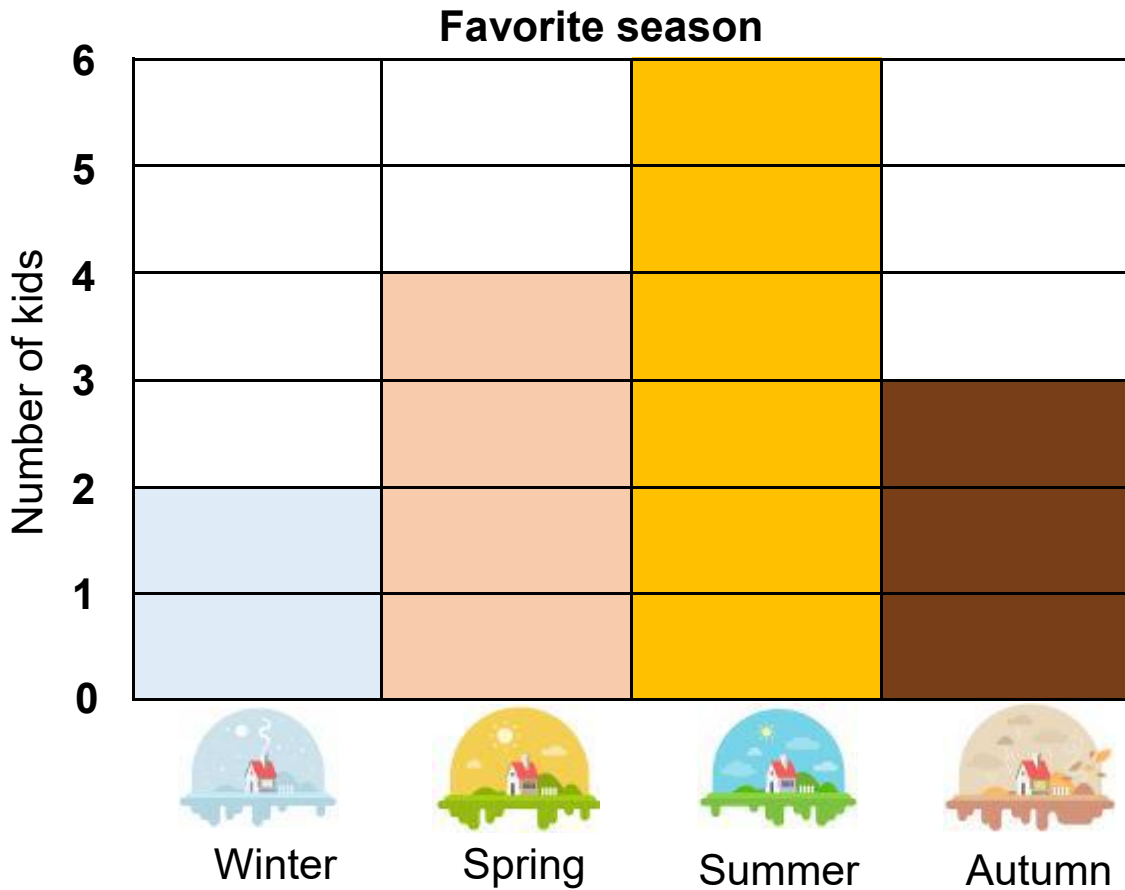

Favorite season bar chart

Data and Graphing Worksheet

A group of kids voted for their favorite season.

Use the bar chart to answer the questions.

1. How many votes did the following seasons get?

Winter

Spring

Summer

Autumn

2. Which season got the most votes? _____

3. Which season got the fewest votes? _____

Answers

1. How many votes did the following seasons get?

2. Which season got the most votes?

summer

3. Which season got the fewest votes?

winter