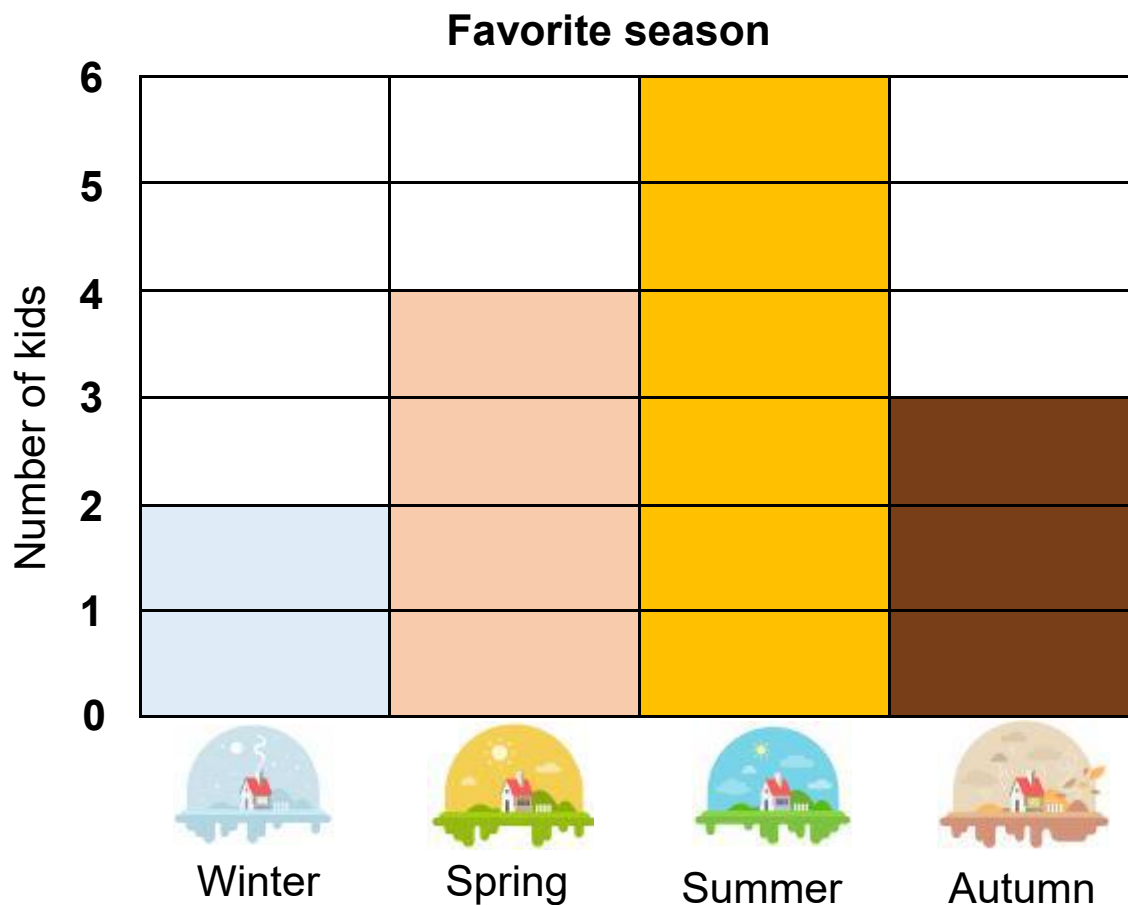

Favorite season bar chart

Data and Graphing Worksheet

A group of kids voted for their favorite season.

Use the bar chart to answer the questions.

1. How many votes did the following seasons get?

Winter

Spring

Summer

Autumn

2. Which season got the most votes? _____

3. Which season got the fewest votes? _____

Answers

1. How many votes did the following seasons get?

2. Which season got the most votes?

summer

3. Which season got the fewest votes?

winter