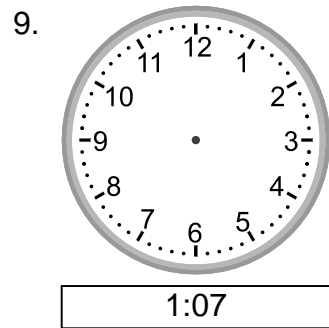

Telling time - 1 minute intervals (draw the clock)

Grade 2 Time Worksheet

Draw the time shown on each clock.

Telling time - 1 minute intervals (draw the clock)

Grade 2 Time Worksheet

Draw the time shown on each clock.

1. 
11:14

2. 
2:19

3. 
5:26

4. 
11:10

5. 
5:45

6. 
12:10

7. 
4:17

8. 
6:50