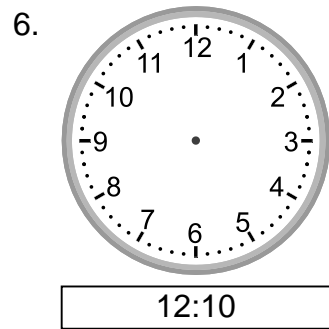

Telling time - 1 minute intervals (draw the clock)

Grade 2 Time Worksheet

Draw the time shown on each clock.

Telling time - 1 minute intervals (draw the clock)

Grade 2 Time Worksheet

Draw the time shown on each clock.

1. 
11:14

2. 
2:19

3. 
5:26

4. 
11:10

5. 
5:45

6. 
12:10

7. 
4:17

8. 
6:50