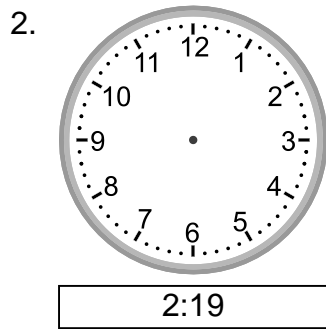

Telling time - 1 minute intervals (draw the clock)

Grade 2 Time Worksheet

Draw the time shown on each clock.

Telling time - 1 minute intervals (draw the clock)

Grade 2 Time Worksheet

Draw the time shown on each clock.

1. 
11:14

2. 
2:19

3. 
5:26

4. 
11:10

5. 
5:45

6. 
12:10

7. 
4:17

8. 
6:50