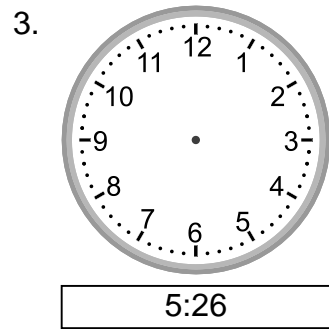

Telling time - 1 minute intervals (draw the clock)

Grade 2 Time Worksheet

Draw the time shown on each clock.

Telling time - 1 minute intervals (draw the clock)

Grade 2 Time Worksheet

Draw the time shown on each clock.

1. 
11:14

2. 
2:19

3. 
5:26

4. 
11:10

5. 
5:45

6. 
12:10

7. 
4:17

8. 
6:50