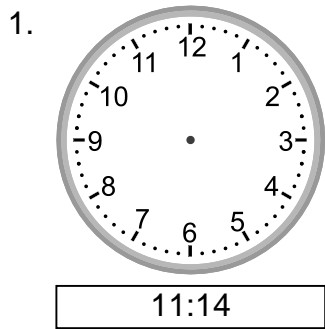

Telling time - 1 minute intervals (draw the clock)

Grade 2 Time Worksheet

Draw the time shown on each clock.

Telling time - 1 minute intervals (draw the clock)

Grade 2 Time Worksheet

Draw the time shown on each clock.

1. 
11:14

2. 
2:19

3. 
5:26

4. 
11:10

5. 
5:45

6. 
12:10

7. 
4:17

8. 
6:50