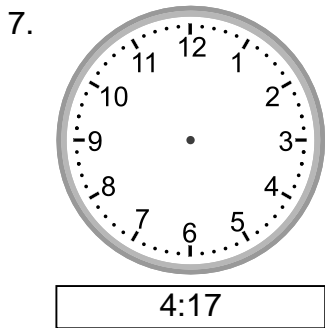

Telling time - 1 minute intervals (draw the clock)

Grade 2 Time Worksheet

Draw the time shown on each clock.

Telling time - 1 minute intervals (draw the clock)

Grade 2 Time Worksheet

Draw the time shown on each clock.

1. 
11:14

2. 
2:19

3. 
5:26

4. 
11:10

5. 
5:45

6. 
12:10

7. 
4:17

8. 
6:50