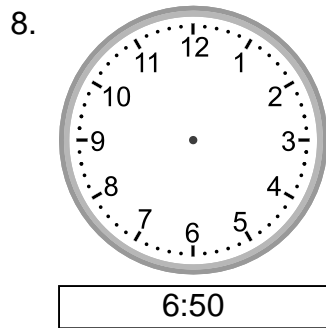

Telling time - 1 minute intervals (draw the clock)

Grade 2 Time Worksheet

Draw the time shown on each clock.

Telling time - 1 minute intervals (draw the clock)

Grade 2 Time Worksheet

Draw the time shown on each clock.

1. 
11:14

2. 
2:19

3. 
5:26

4. 
11:10

5. 
5:45

6. 
12:10

7. 
4:17

8. 
6:50