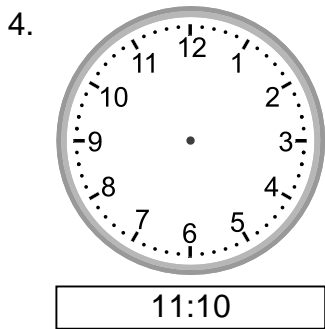

Telling time - 1 minute intervals (draw the clock)

Grade 2 Time Worksheet

Draw the time shown on each clock.

Telling time - 1 minute intervals (draw the clock)

Grade 2 Time Worksheet

Draw the time shown on each clock.

1. 
11:14

2. 
2:19

3. 
5:26

4. 
11:10

5. 
5:45

6. 
12:10

7. 
4:17

8. 
6:50