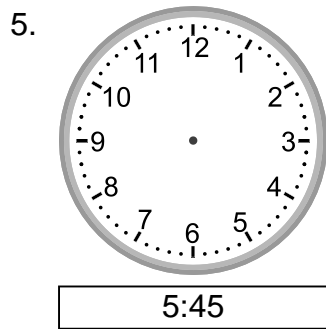

Telling time - 1 minute intervals (draw the clock)

Grade 2 Time Worksheet

Draw the time shown on each clock.

Telling time - 1 minute intervals (draw the clock)

Grade 2 Time Worksheet

Draw the time shown on each clock.

1. 
11:14

2. 
2:19

3. 
5:26

4. 
11:10

5. 
5:45

6. 
12:10

7. 
4:17

8. 
6:50