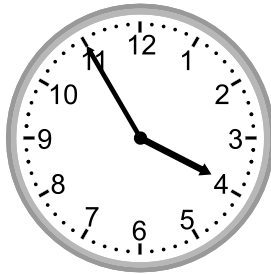

Telling time - 1 minute intervals (draw the clock)

Grade 2 Time Worksheet

Draw the time shown on each clock.

1.

5:04

2.

3:55

3.

12:55

4.

4:16

5.

12:23

6.

4:31

7.

2:51

8.

5:32

9.

6:27