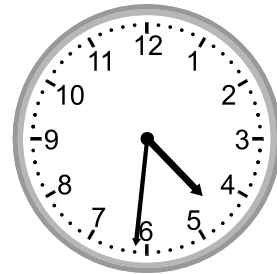

Telling time - 1 minute intervals (draw the clock)

Grade 2 Time Worksheet

Draw the time shown on each clock.

1.

5:04

2.

3:55

3.

12:55

4.

4:16

5.

12:23

6.

4:31

7.

2:51

8.

5:32

9.

6:27