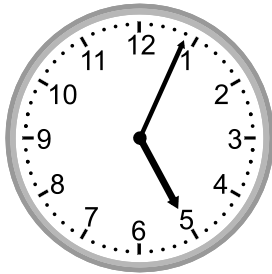

Telling time - 1 minute intervals (draw the clock)

Grade 2 Time Worksheet

Draw the time shown on each clock.

1.