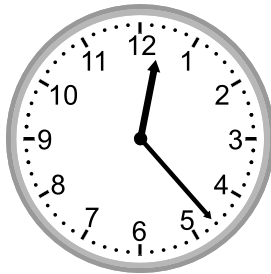

Telling time - 1 minute intervals (draw the clock)

Grade 2 Time Worksheet

Draw the time shown on each clock.

1.

5:04

2.

3:55

3.

12:55

4.

4:16

5.

12:23

6.

4:31

7.

2:51

8.

5:32

9.

6:27