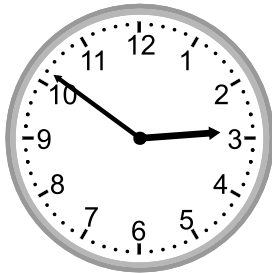

Telling time - 1 minute intervals (draw the clock)

Grade 2 Time Worksheet

Draw the time shown on each clock.

Telling time - 1 minute intervals (draw the clock)

Grade 2 Time Worksheet

Draw the time shown on each clock.

5.

12:23

6.

4:31

7.

2:51

8.

5:32