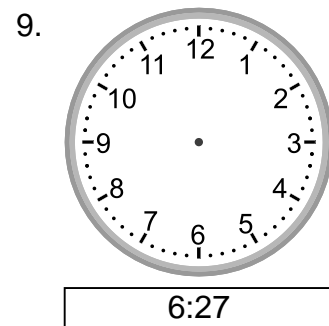

Telling time - 1 minute intervals (draw the clock)

Grade 2 Time Worksheet

Draw the time shown on each clock.

Telling time - 1 minute intervals (draw the clock)

Grade 2 Time Worksheet

Draw the time shown on each clock.

1.

5:04

2.

3:55

3.

12:55

4.

4:16