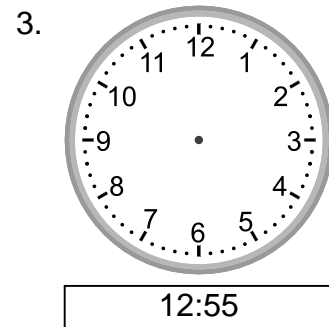

Telling time - 1 minute intervals (draw the clock)

Grade 2 Time Worksheet

Draw the time shown on each clock.

Telling time - 1 minute intervals (draw the clock)

Grade 2 Time Worksheet

Draw the time shown on each clock.

1.

5:04

2.

3:55

3.

12:55

4.

4:16