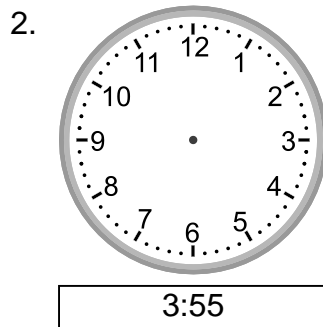

Telling time - 1 minute intervals (draw the clock)

Grade 2 Time Worksheet

Draw the time shown on each clock.

Telling time - 1 minute intervals (draw the clock)

Grade 2 Time Worksheet

Draw the time shown on each clock.

1.

5:04

2.

3:55

3.

12:55

4.

4:16