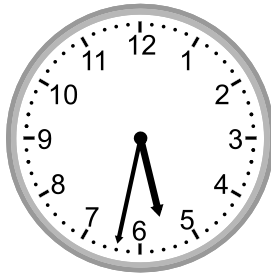

Telling time - 1 minute intervals (draw the clock)

Grade 2 Time Worksheet

Draw the time shown on each clock.

Telling time - 1 minute intervals (draw the clock)

Grade 2 Time Worksheet

Draw the time shown on each clock.

5.

12:23

6.

4:31

7.

2:51

8.

5:32