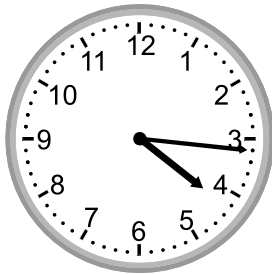

Telling time - 1 minute intervals (draw the clock)

Grade 2 Time Worksheet

Draw the time shown on each clock.

Telling time - 1 minute intervals (draw the clock)

Grade 2 Time Worksheet

Draw the time shown on each clock.

1.

5:04

2.

3:55

3.

12:55

4.

4:16