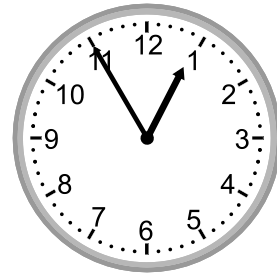

Telling time - 1 minute intervals (draw the clock)

Grade 2 Time Worksheet

Draw the time shown on each clock.

Telling time - 1 minute intervals (draw the clock)

Grade 2 Time Worksheet

Draw the time shown on each clock.

1.

5:04

2.

3:55

3.

12:55

4.

4:16