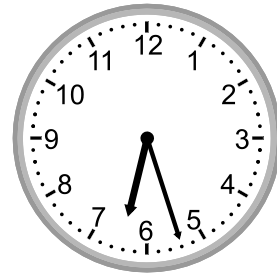

Telling time - 1 minute intervals (draw the clock)

Grade 2 Time Worksheet

Draw the time shown on each clock.

1.

5:04

2.

3:55

3.

12:55

4.

4:16

5.

12:23

6.

4:31

7.

2:51

8.

5:32

9.

6:27