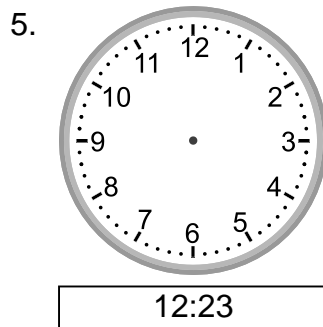

Telling time - 1 minute intervals (draw the clock)

Grade 2 Time Worksheet

Draw the time shown on each clock.

Telling time - 1 minute intervals (draw the clock)

Grade 2 Time Worksheet

Draw the time shown on each clock.

1.

5:04

2.

3:55

3.

12:55

4.

4:16