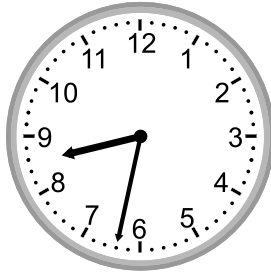

Telling time - 1 minute intervals

Grade 2 Time Worksheet

Write the time below each clock.

1.

2.

3.

4.

5.