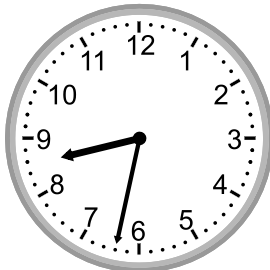

Telling time - 1 minute intervals

Grade 2 Time Worksheet

Write the time below each clock.

1.

2.

3.

4.

5.

11:37

2.

7:12

3.

6:33

4.

6:45

5.