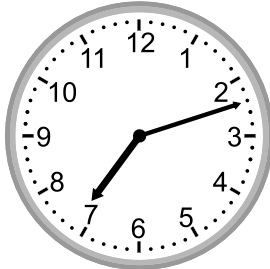

Telling time - 1 minute intervals

Grade 2 Time Worksheet

Write the time below each clock.

1.

11:37

2.

7:12

3.

6:33

4.

6:45

5.

8:32

6.

9:25

7.

5:59

8.

10:22

9.

1:44