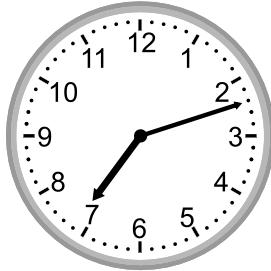

Telling time - 1 minute intervals

Grade 2 Time Worksheet

Write the time below each clock.

1.

2.

3.

4.

5.