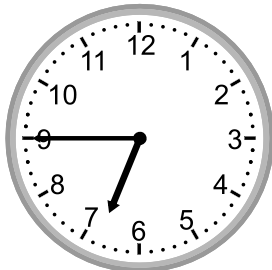

Telling time - 1 minute intervals

Grade 2 Time Worksheet

Write the time below each clock.

1.

2.

3.

4.

5.

11:37

2.

7:12

3.

6:33

4.

6:45

5.