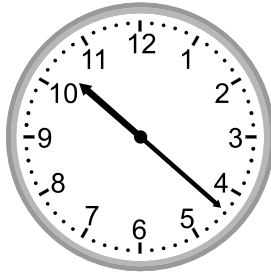

Telling time - 1 minute intervals

Grade 2 Time Worksheet

Write the time below each clock.

1.

2.

3.

4.

5.

6.

7.

8.

9.