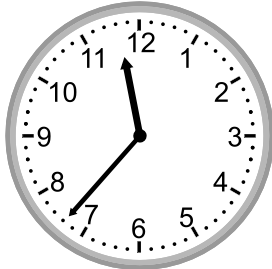

Telling time - 1 minute intervals

Grade 2 Time Worksheet

Write the time below each clock.

1.

2.

3.

4.

5.

6.

7.

8.

9.

Telling time - 1 minute intervals

Grade 2 Time Worksheet

Write the time below each clock.

1.