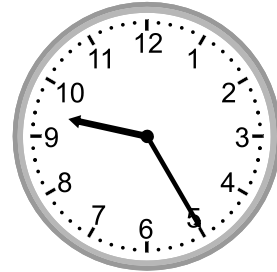

Telling time - 1 minute intervals

Grade 2 Time Worksheet

Write the time below each clock.

1.

2.

3.

4.

5.

6.

7.

8.

9.