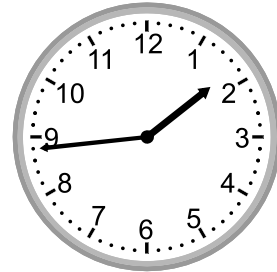

Telling time - 1 minute intervals

Grade 2 Time Worksheet

Write the time below each clock.

1.

2.

3.

4.

5.

6.

7.

8.

9.

Telling time - 1 minute intervals

Grade 2 Time Worksheet

Write the time below each clock.

1.