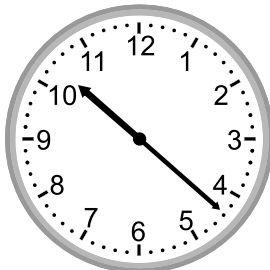

Telling time - 1 minute intervals

Grade 2 Time Worksheet

Write the time below each clock.

1.

2.

3.

4.

5.

8:32

6.

9:25

7.

5:59

8.

10:22

9.