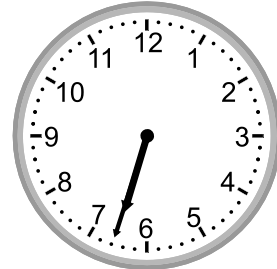

Telling time - 1 minute intervals

Grade 2 Time Worksheet

Write the time below each clock.

1.

11:37

2.

7:12

3.

6:33

4.

6:45

5.

8:32

6.

9:25

7.

5:59

8.

10:22

9.

1:44