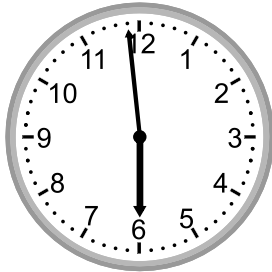

Telling time - 1 minute intervals

Grade 2 Time Worksheet

Write the time below each clock.

1.

2.

3.

4.

5.

6.

7.

8.

9.