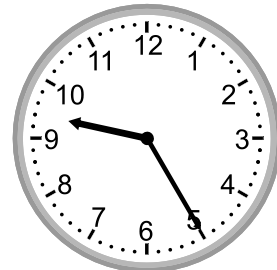

Telling time - 1 minute intervals

Grade 2 Time Worksheet

Write the time below each clock.

1.

11:37

2.

7:12

3.

6:33

4.

6:45

5.

8:32

6.

9:25

7.

5:59

8.

10:22

9.

1:44