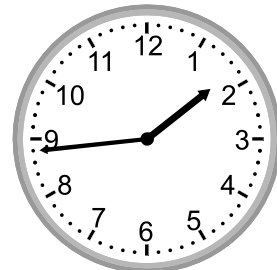

Telling time - 1 minute intervals

Grade 2 Time Worksheet

Write the time below each clock.

1.

2.

3.

4.

5.

8:32

6.

9:25

7.

5:59

8.

10:22

9.