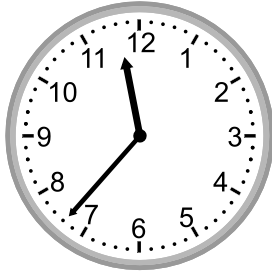

Telling time - 1 minute intervals

Grade 2 Time Worksheet

Write the time below each clock.

1.

2.

3.

4.

5.