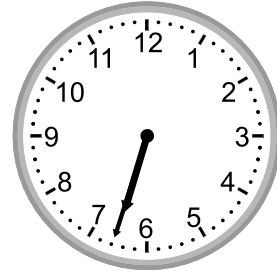

Telling time - 1 minute intervals

Grade 2 Time Worksheet

Write the time below each clock.

1.

2.

3.

4.

5.