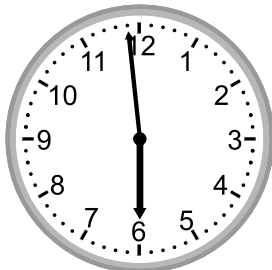

Telling time - 1 minute intervals

Grade 2 Time Worksheet

Write the time below each clock.

1.

11:37

2.

7:12

3.

6:33

4.

6:45

5.

8:32

6.

9:25

7.

5:59

8.

10:22

9.

1:44