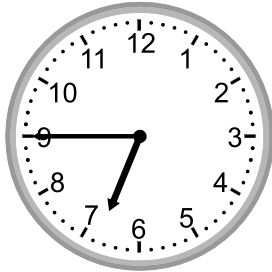

Telling time - 1 minute intervals

Grade 2 Time Worksheet

Write the time below each clock.

1.

2.

3.

4.

5.