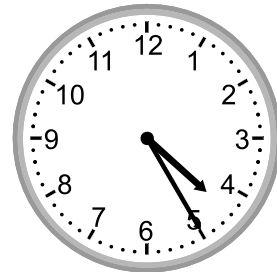

Telling time - 1 minute intervals

Grade 2 Time Worksheet

Write the time below each clock.

1.

2.

3.

4.

5.

6.

7.

8.

9.