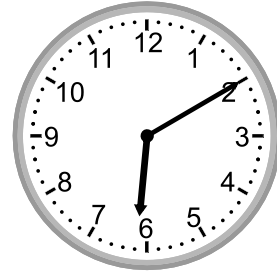

Telling time - 1 minute intervals

Grade 2 Time Worksheet

Write the time below each clock.

1.

2.

3.

4.

5.