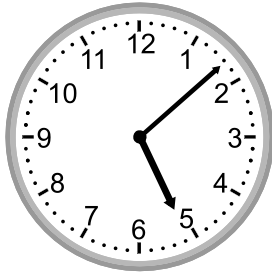

Telling time - 1 minute intervals

Grade 2 Time Worksheet

Write the time below each clock.

1.

5:53

2.

11:30

3.

6:10

4.

3:47

5.

11:11

6.

4:25

7.

5:08

8.

9:28

9.

6:17