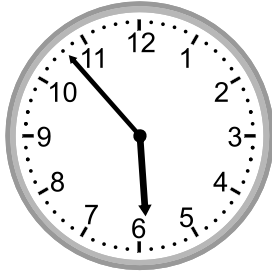

Telling time - 1 minute intervals

Grade 2 Time Worksheet

Write the time below each clock.

1.

2.

3.

4.

5.