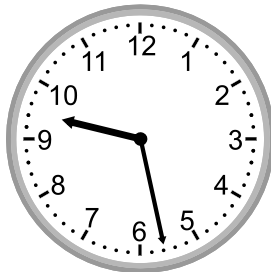

Telling time - 1 minute intervals

Grade 2 Time Worksheet

Write the time below each clock.

1.

2.

3.

4.

5.

6.

7.

8.

9.