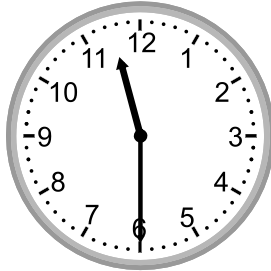

Telling time - 1 minute intervals

Grade 2 Time Worksheet

Write the time below each clock.

1.

5:53

2.

11:30

3.

6:10

4.

3:47

5.

11:11

6.

4:25

7.

5:08

8.

9:28

9.

6:17