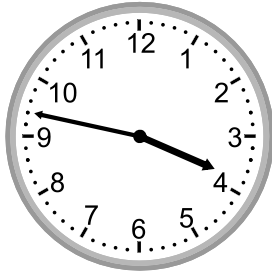

Telling time - 1 minute intervals

Grade 2 Time Worksheet

Write the time below each clock.

1.

2.

3.

4.

5.

5:53

2.

11:30

3.

6:10

4.

3:47

5.