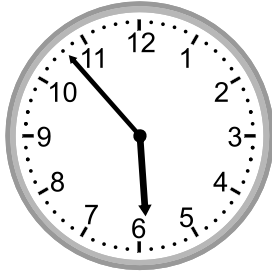

Telling time - 1 minute intervals

Grade 2 Time Worksheet

Write the time below each clock.

1.

2.

3.

4.

5.

6.

7.

8.

9.

Telling time - 1 minute intervals

Grade 2 Time Worksheet

Write the time below each clock.

1.