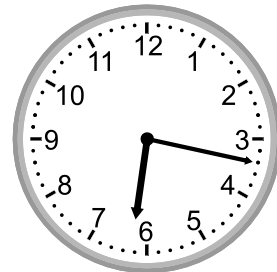

Telling time - 1 minute intervals

Grade 2 Time Worksheet

Write the time below each clock.

1.

2.

3.

4.

5.

6.

7.

8.

9.

Telling time - 1 minute intervals

Grade 2 Time Worksheet

Write the time below each clock.

1.