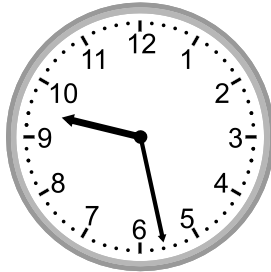

Telling time - 1 minute intervals

Grade 2 Time Worksheet

Write the time below each clock.

1.

2.

3.

4.

5.

11:11

6.

4:25

7.

5:08

8.

9:28

9.