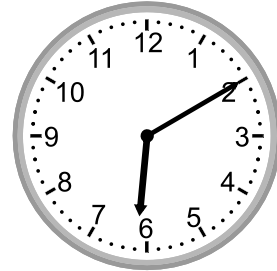

Telling time - 1 minute intervals

Grade 2 Time Worksheet

Write the time below each clock.

1.

5:53

2.

11:30

3.

6:10

4.

3:47

5.

11:11

6.

4:25

7.

5:08

8.

9:28

9.

6:17