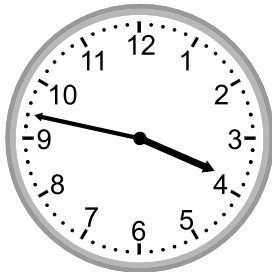

Telling time - 1 minute intervals

Grade 2 Time Worksheet

Write the time below each clock.

1.

2.

3.

4.

5.