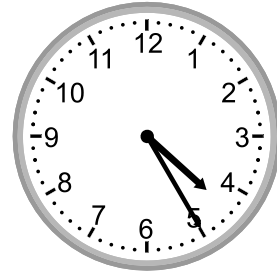

Telling time - 1 minute intervals

Grade 2 Time Worksheet

Write the time below each clock.

1.

5:53

2.

11:30

3.

6:10

4.

3:47

5.

11:11

6.

4:25

7.

5:08

8.

9:28

9.

6:17