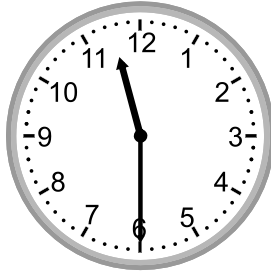

Telling time - 1 minute intervals

Grade 2 Time Worksheet

Write the time below each clock.

1.

2.

3.

4.

5.