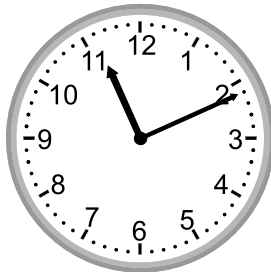

Telling time - 1 minute intervals

Grade 2 Time Worksheet

Write the time below each clock.

1.

2.

3.

4.

5.