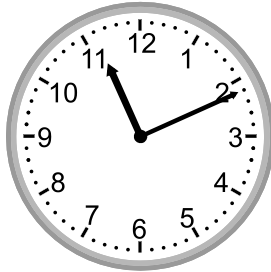

Telling time - 1 minute intervals

Grade 2 Time Worksheet

Write the time below each clock.

1.

2.

3.

4.

5.

5:53

2.

11:30

3.

6:10

4.

3:47

5.