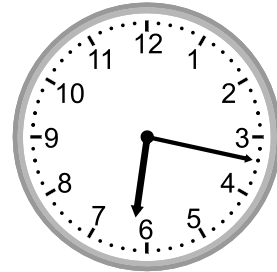

Telling time - 1 minute intervals

Grade 2 Time Worksheet

Write the time below each clock.

1.

2.

3.

4.

5.

11:11

6.

4:25

7.

5:08

8.

9:28

9.