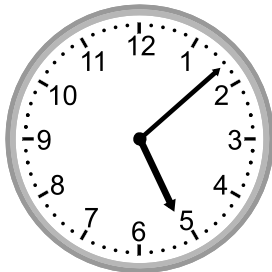

Telling time - 1 minute intervals

Grade 2 Time Worksheet

Write the time below each clock.

1.

2.

3.

4.

5.

6.

7.

8.

9.