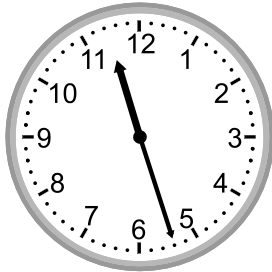

Telling time - 1 minute intervals

Grade 2 Time Worksheet

Write the time below each clock.

1.

2.

3.

4.

5.

6.

7.

8.

9.