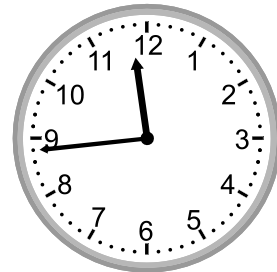

Telling time - 1 minute intervals

Grade 2 Time Worksheet

Write the time below each clock.

1.

9:18

2.

11:15

3.

1:05

4.

2:52

5.

11:41

6.

11:44

7.

11:27

8.

5:04

9.

4:22