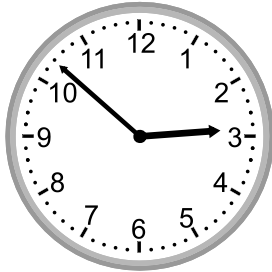

Telling time - 1 minute intervals

Grade 2 Time Worksheet

Write the time below each clock.

1.

2.

3.

4.

5.