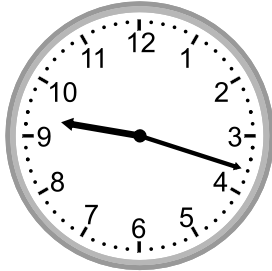

Telling time - 1 minute intervals

Grade 2 Time Worksheet

Write the time below each clock.

1.

2.

3.

4.

5.

6.

7.

8.

9.

Telling time - 1 minute intervals

Grade 2 Time Worksheet

Write the time below each clock.

1.