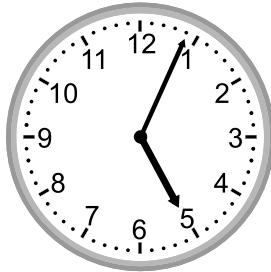

Telling time - 1 minute intervals

Grade 2 Time Worksheet

Write the time below each clock.

1.

2.

3.

4.

5.

6.

7.

8.

9.