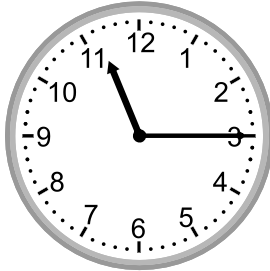

Telling time - 1 minute intervals

Grade 2 Time Worksheet

Write the time below each clock.

1.

9:18

2.

11:15

3.

1:05

4.

2:52

5.

11:41

6.

11:44

7.

11:27

8.

5:04

9.

4:22