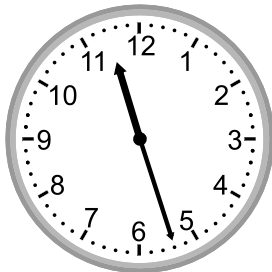

Telling time - 1 minute intervals

Grade 2 Time Worksheet

Write the time below each clock.

1.

9:18

2.

11:15

3.

1:05

4.

2:52

5.

11:41

6.

11:44

7.

11:27

8.

5:04

9.

4:22