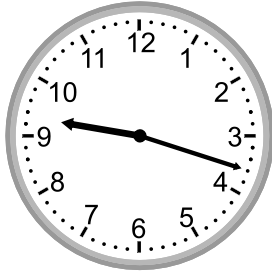

Telling time - 1 minute intervals

Grade 2 Time Worksheet

Write the time below each clock.

1.

2.

3.

4.

5.