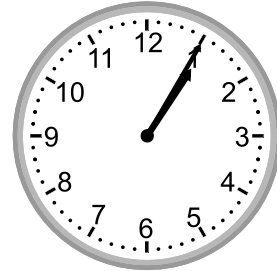

Telling time - 1 minute intervals

Grade 2 Time Worksheet

Write the time below each clock.

1.

2.

3.

4.

5.