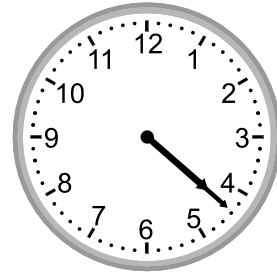

Telling time - 1 minute intervals

Grade 2 Time Worksheet

Write the time below each clock.

1.

2.

3.

4.

5.

6.

7.

8.

9.