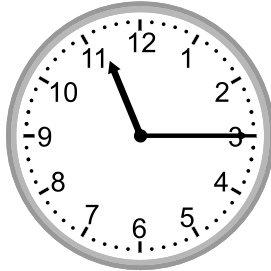

Telling time - 1 minute intervals

Grade 2 Time Worksheet

Write the time below each clock.

1.

2.

3.

4.

5.