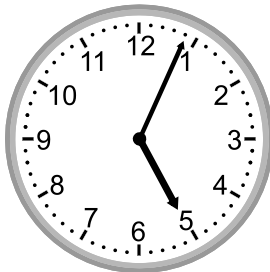

Telling time - 1 minute intervals

Grade 2 Time Worksheet

Write the time below each clock.

1.

2.

3.

4.

5.

11:41

6.

11:44

7.

11:27

8.

5:04

9.