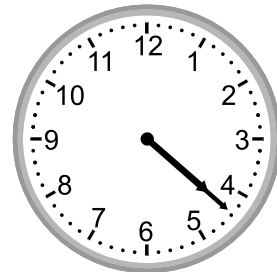

Telling time - 1 minute intervals

Grade 2 Time Worksheet

Write the time below each clock.

1.

2.

3.

4.

5.

11:41

6.

11:44

7.

11:27

8.

5:04

9.