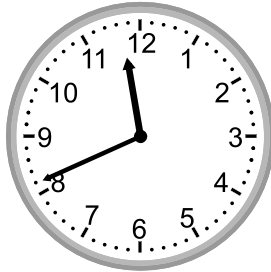

Telling time - 1 minute intervals

Grade 2 Time Worksheet

Write the time below each clock.

1.

2.

3.

4.

5.