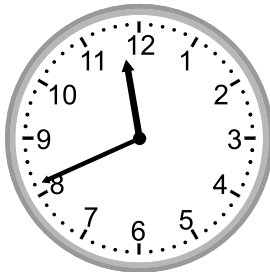

Telling time - 1 minute intervals

Grade 2 Time Worksheet

Write the time below each clock.

1.

2.

3.

4.

5.

9:18

2.

11:15

3.

1:05

4.

2:52

5.