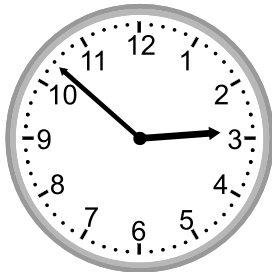

Telling time - 1 minute intervals

Grade 2 Time Worksheet

Write the time below each clock.

1.

2.

3.

4.

5.

6.

7.

8.

9.

Telling time - 1 minute intervals

Grade 2 Time Worksheet

Write the time below each clock.

1.

9:18

2.

11:15

3.

1:05

4.

2:52

5.