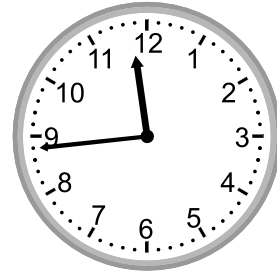

Telling time - 1 minute intervals

Grade 2 Time Worksheet

Write the time below each clock.

1.

2.

3.

4.

5.

6.

7.

8.

9.