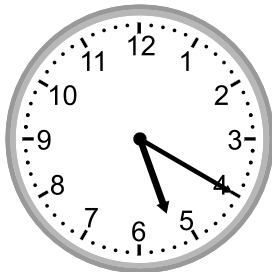

Telling time - 5 minute intervals

Grade 2 Time Worksheet

Write the time below each clock.

1.

2:05

2.

4:35

3.

12:15

4.

11:15

5.

10:55

6.

3:50

7.

5:20

8.

3:15

9.

1:20