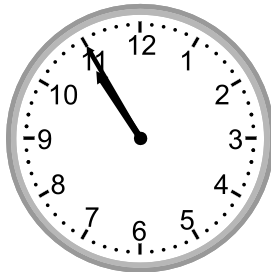

Telling time - 5 minute intervals

Grade 2 Time Worksheet

Write the time below each clock.

1.

2.

3.

4.

5.

2:05

2.

4:35

3.

12:15

4.

11:15

5.