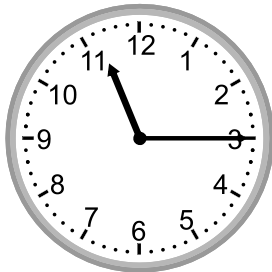

Telling time - 5 minute intervals

Grade 2 Time Worksheet

Write the time below each clock.

1.

2.

3.

4.

5.

2:05

2.

4:35

3.

12:15

4.

11:15

5.