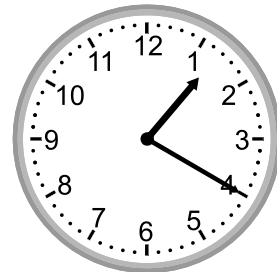

Telling time - 5 minute intervals

Grade 2 Time Worksheet

Write the time below each clock.

1.

2.

3.

4.

5.

10:55

6.

3:50

7.

5:20

8.

3:15

9.