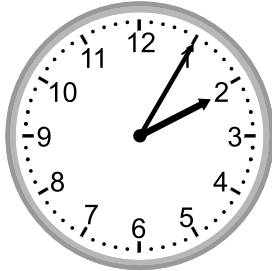

Telling time - 5 minute intervals

Grade 2 Time Worksheet

Write the time below each clock.

1.

2.

3.

4.

5.

6.

7.

8.

9.

Telling time - 5 minute intervals

Grade 2 Time Worksheet

Write the time below each clock.

1.