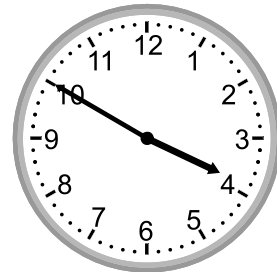

Telling time - 5 minute intervals

Grade 2 Time Worksheet

Write the time below each clock.

1.

2:05

2.

4:35

3.

12:15

4.

11:15

5.

10:55

6.

3:50

7.

5:20

8.

3:15

9.

1:20