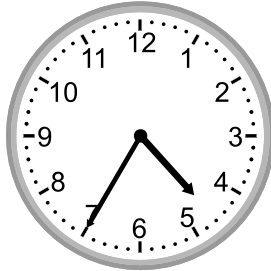

Telling time - 5 minute intervals

Grade 2 Time Worksheet

Write the time below each clock.

1.

2.

3.

4.

5.

6.

7.

8.

9.

Telling time - 5 minute intervals

Grade 2 Time Worksheet

Write the time below each clock.

1.

2:05

2.

4:35

3.

12:15

4.

11:15

5.