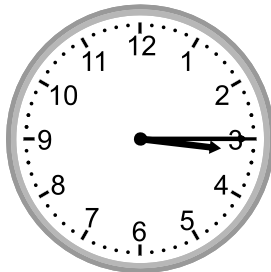

Telling time - 5 minute intervals

Grade 2 Time Worksheet

Write the time below each clock.

1.

2:05

2.

4:35

3.

12:15

4.

11:15

5.

10:55

6.

3:50

7.

5:20

8.

3:15

9.

1:20