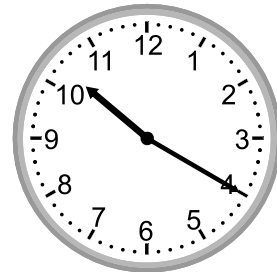

Telling time - 5 minute intervals

Grade 2 Time Worksheet

Write the time below each clock.

1.

2:20

2.

5:45

3.

12:25

4.

3:35

5.

11:15

6.

10:20

7.

2:40

8.

11:55

9.

12:30