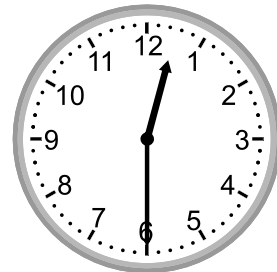

Telling time - 5 minute intervals

Grade 2 Time Worksheet

Write the time below each clock.

1.

2.

3.

4.

5.

11:15

6.

10:20

7.

2:40

8.

11:55

9.