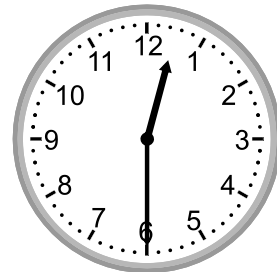

Telling time - 5 minute intervals

Grade 2 Time Worksheet

Write the time below each clock.

1.

2.

3.

4.

5.

6.

7.

8.

9.