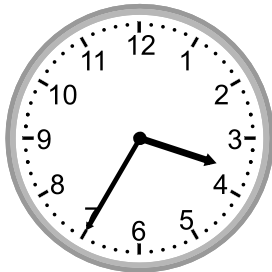

Telling time - 5 minute intervals

Grade 2 Time Worksheet

Write the time below each clock.

1.

2.

3.

4.

5.