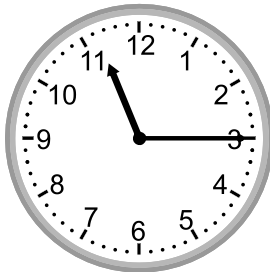

Telling time - 5 minute intervals

Grade 2 Time Worksheet

Write the time below each clock.

1.

2.

3.

4.

5.