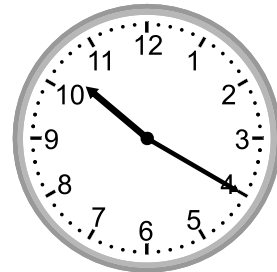

Telling time - 5 minute intervals

Grade 2 Time Worksheet

Write the time below each clock.

1.

2.

3.

4.

5.

6.

7.

8.

9.