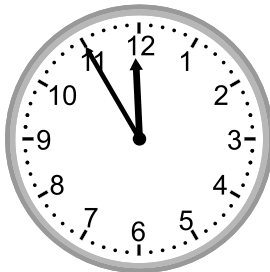

Telling time - 5 minute intervals

Grade 2 Time Worksheet

Write the time below each clock.

1.

2.

3.

4.

5.

6.

7.

8.

9.