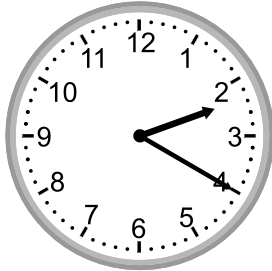

Telling time - 5 minute intervals

Grade 2 Time Worksheet

Write the time below each clock.

1.

2.

3.

4.

5.

6.

7.

8.

9.

Telling time - 5 minute intervals

Grade 2 Time Worksheet

Write the time below each clock.

1.