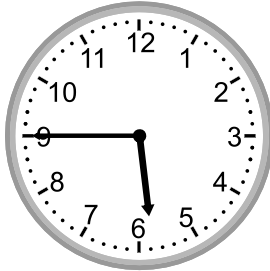

Telling time - 5 minute intervals

Grade 2 Time Worksheet

Write the time below each clock.

1.

2.

3.

4.

5.

6.

7.

8.

9.

Telling time - 5 minute intervals

Grade 2 Time Worksheet

Write the time below each clock.

1.

2:20

2.

5:45

3.

12:25

4.

3:35

5.