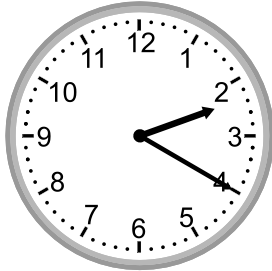

Telling time - 5 minute intervals

Grade 2 Time Worksheet

Write the time below each clock.

1.

2.

3.

4.

5.

6.

7.

8.

9.

Telling time - 5 minute intervals

Grade 2 Time Worksheet

Write the time below each clock.

1.

2:20

2.

5:45

3.

12:25

4.

3:35

5.