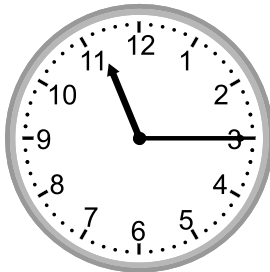

Telling time - 5 minute intervals

Grade 2 Time Worksheet

Write the time below each clock.

1.

2.

3.

4.

5.

2:20

2.

5:45

3.

12:25

4.

3:35

5.