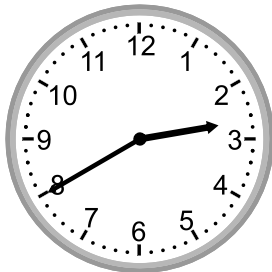

Telling time - 5 minute intervals

Grade 2 Time Worksheet

Write the time below each clock.

1.

2:20

2.

5:45

3.

12:25

4.

3:35

5.

11:15

6.

10:20

7.

2:40

8.

11:55

9.

12:30