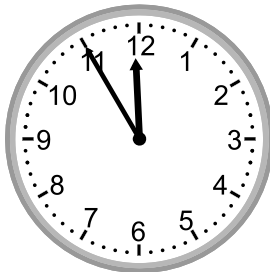

Telling time - 5 minute intervals

Grade 2 Time Worksheet

Write the time below each clock.

1.

2.

3.

4.

5.

11:15

6.

10:20

7.

2:40

8.

11:55

9.