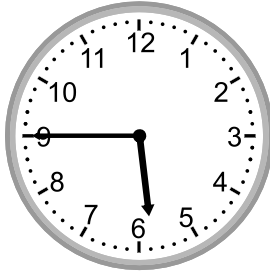

Telling time - 5 minute intervals

Grade 2 Time Worksheet

Write the time below each clock.

1.

2.

3.

4.

5.