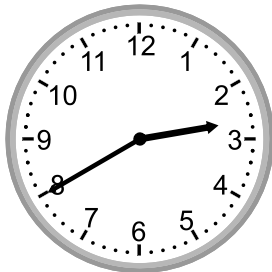

Telling time - 5 minute intervals

Grade 2 Time Worksheet

Write the time below each clock.

1.

2.

3.

4.

5.

6.

7.

8.

9.