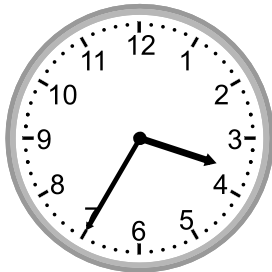

Telling time - 5 minute intervals

Grade 2 Time Worksheet

Write the time below each clock.

1.

2.

3.

4.

5.

2:20

2.

5:45

3.

12:25

4.

3:35

5.