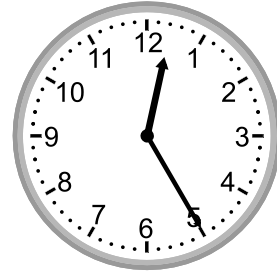

Telling time - 5 minute intervals

Grade 2 Time Worksheet

Write the time below each clock.

1.

2.

3.

4.

5.