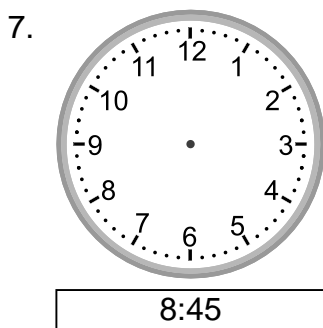

Telling time - 5 minute intervals (draw the clock)

Grade 2 Time Worksheet

Draw the time shown on each clock.

Telling time - 5 minute intervals (draw the clock)

Grade 2 Time Worksheet

Draw the time shown on each clock.