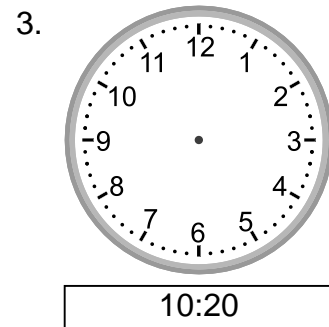

Telling time - 5 minute intervals (draw the clock)

Grade 2 Time Worksheet

Draw the time shown on each clock.

Telling time - 5 minute intervals (draw the clock)

Grade 2 Time Worksheet

Draw the time shown on each clock.