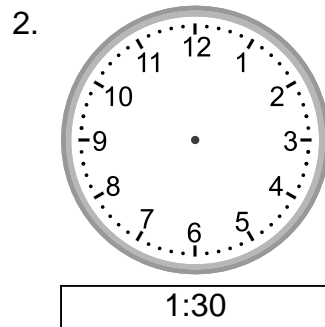

Telling time - 5 minute intervals (draw the clock)

Grade 2 Time Worksheet

Draw the time shown on each clock.

Telling time - 5 minute intervals (draw the clock)

Grade 2 Time Worksheet

Draw the time shown on each clock.