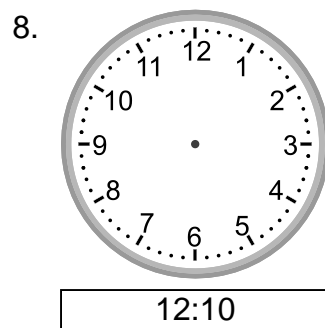

Telling time - 5 minute intervals (draw the clock)

Grade 2 Time Worksheet

Draw the time shown on each clock.

Telling time - 5 minute intervals (draw the clock)

Grade 2 Time Worksheet

Draw the time shown on each clock.