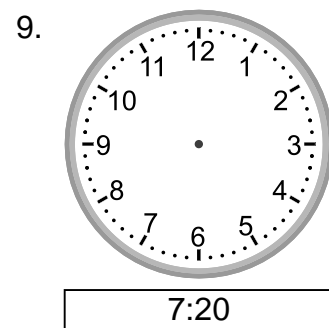

Telling time - 5 minute intervals (draw the clock)

Grade 2 Time Worksheet

Draw the time shown on each clock.

Telling time - 5 minute intervals (draw the clock)

Grade 2 Time Worksheet

Draw the time shown on each clock.