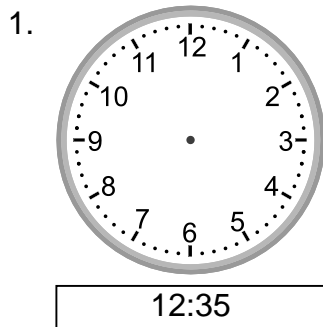

Telling time - 5 minute intervals (draw the clock)

Grade 2 Time Worksheet

Draw the time shown on each clock.

Telling time - 5 minute intervals (draw the clock)

Grade 2 Time Worksheet

Draw the time shown on each clock.