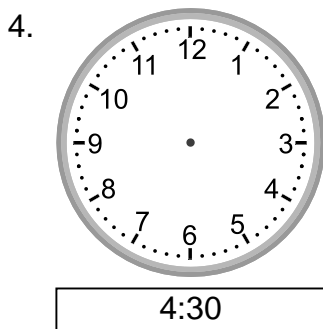

Telling time - 5 minute intervals (draw the clock)

Grade 2 Time Worksheet

Draw the time shown on each clock.

Telling time - 5 minute intervals (draw the clock)

Grade 2 Time Worksheet

Draw the time shown on each clock.