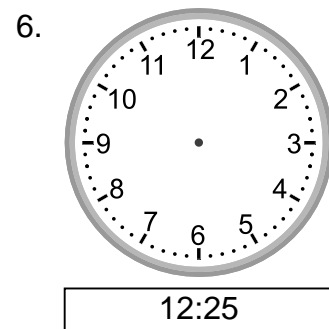

Telling time - 5 minute intervals (draw the clock)

Grade 2 Time Worksheet

Draw the time shown on each clock.

Telling time - 5 minute intervals (draw the clock)

Grade 2 Time Worksheet

Draw the time shown on each clock.