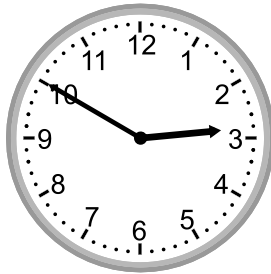

Telling time - 5 minute intervals (draw the clock)

Grade 2 Time Worksheet

Draw the time shown on each clock.

1.

2:55

2.

2:50

3.

2:10

4.

12:20

5.

10:20

6.

5:35

7.

2:05

8.

11:15

9.

3:15