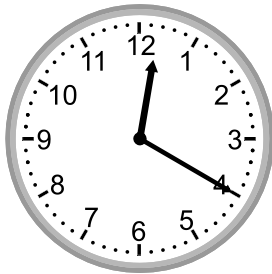

Telling time - 5 minute intervals (draw the clock)

Grade 2 Time Worksheet

Draw the time shown on each clock.

1.

2:55

2.

2:50

3.

1.

2:55

2.

2:50

3.

2:10

4.

12:20