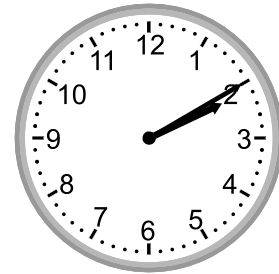

Telling time - 5 minute intervals (draw the clock)

Grade 2 Time Worksheet

Draw the time shown on each clock.

1.

2:55

2.

2:50

3.

1.

2:55

2.

2:50

3.

2:10

4.

12:20