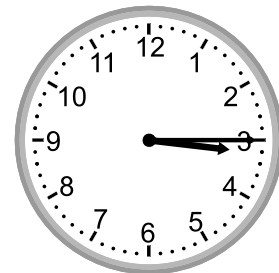

Telling time - 5 minute intervals (draw the clock)

Grade 2 Time Worksheet

Draw the time shown on each clock.

1.

2:55

2.

2:50

3.

2:10

4.

12:20

5.

10:20

6.

5:35

7.

2:05

8.

11:15

9.

3:15