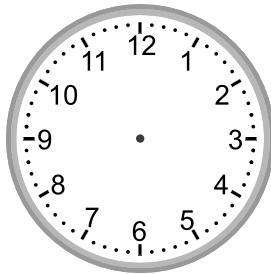

Telling time - 5 minute intervals (draw the clock)

Grade 2 Time Worksheet

Draw the time shown on each clock.

1.

2:55

2.

2:50

3.

2:10

4.

12:20

5.

10:20

6.

5:35

7.