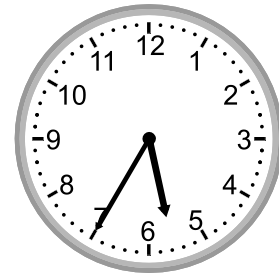

Telling time - 5 minute intervals (draw the clock)

Grade 2 Time Worksheet

Draw the time shown on each clock.

1.

2:55

2.

2:50

3.

2:10

4.

12:20

5.

10:20

6.

5:35

7.

2:05

8.

11:15

9.

3:15