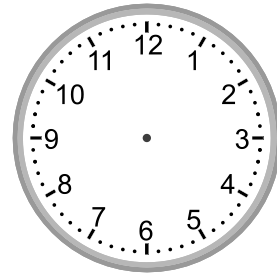

Telling time - 5 minute intervals (draw the clock)

Grade 2 Time Worksheet

Draw the time shown on each clock.

1.

2:55

2.

2:50

3.

2:10

4.

12:20

5.

10:20

6.

5:35

7.