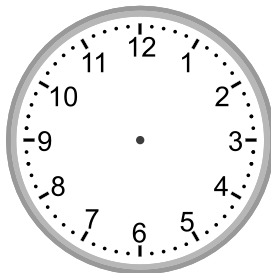

Telling time - 5 minute intervals (draw the clock)

Grade 2 Time Worksheet

Draw the time shown on each clock.

1.

2:55

2.

2:50

3.

2:10

4.

12:20

5.

10:20

6.

5:35

7.

2:05

8.

11:15

9.

3:15

Telling time - 5 minute intervals (draw the clock)

Grade 2 Time Worksheet

Draw the time shown on each clock.