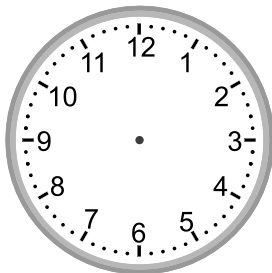

Telling time - 5 minute intervals (draw the clock)

Grade 2 Time Worksheet

Draw the time shown on each clock.

1.

2:55

2.

2:50

3.

2:10

4.

12:20

5.

10:20

6.

5:35

7.

2:05

8.

11:15

9.

3:15

Telling time - 5 minute intervals (draw the clock)

Grade 2 Time Worksheet

Draw the time shown on each clock.