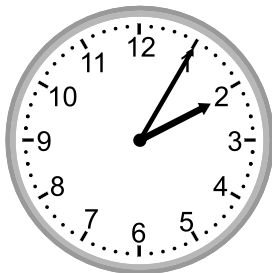

Telling time - 5 minute intervals (draw the clock)

Grade 2 Time Worksheet

Draw the time shown on each clock.

1.

2:55

2.

2:50

3.

5.

10:20

6.

5:35

7.

2:05

8.

11:15