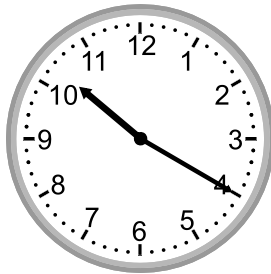

Telling time - 5 minute intervals (draw the clock)

Grade 2 Time Worksheet

Draw the time shown on each clock.

1.

2:55

2.

2:50

3.

2:10

4.

12:20

5.

10:20

6.

5:35

7.

2:05

8.

11:15

9.

3:15