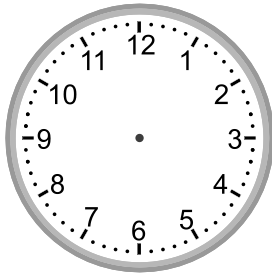

Telling time - 5 minute intervals (draw the clock)

Grade 2 Time Worksheet

Draw the time shown on each clock.

1.

2:55

2.

2:50

3.

2:10

4.

12:20

5.

10:20

6.

5:35

7.