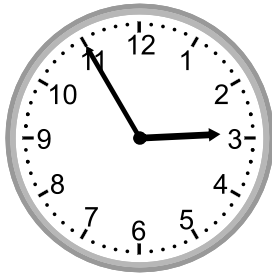

Telling time - 5 minute intervals (draw the clock)

Grade 2 Time Worksheet

Draw the time shown on each clock.

1.