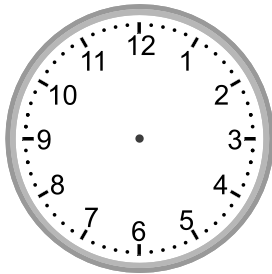

Telling time - 5 minute intervals (draw the clock)

Grade 2 Time Worksheet

Draw the time shown on each clock.

1.

2:55

2.

2:50

3.

2:10

4.

12:20

5.

10:20

6.

5:35

7.