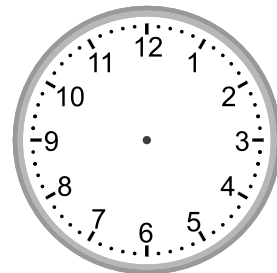

Telling time - 5 minute intervals (draw the clock)

Grade 2 Time Worksheet

Draw the time shown on each clock.

1.

2:55

2.

2:50

3.

2:10

4.

12:20

5.

10:20

6.

5:35

7.

2:05

8.

11:15

9.

3:15

Telling time - 5 minute intervals (draw the clock)

Grade 2 Time Worksheet

Draw the time shown on each clock.