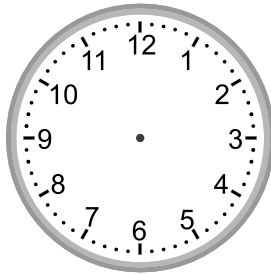

Telling time - 5 minute intervals (draw the clock)

Grade 2 Time Worksheet

Draw the time shown on each clock.

1.

2:55

2.

2:50

3.

2:10

4.

12:20

5.

10:20

6.

5:35

7.