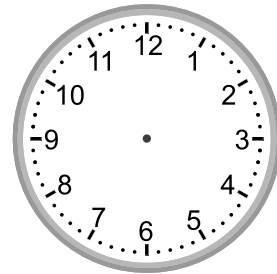

Telling time - 5 minute intervals (draw the clock)

Grade 2 Time Worksheet

Draw the time shown on each clock.

1.

2:55

2.

2:50

3.

2:10

4.

12:20

5.

10:20

6.

5:35

7.

2:05

8.

11:15

9.

3:15

Telling time - 5 minute intervals (draw the clock)

Grade 2 Time Worksheet

Draw the time shown on each clock.