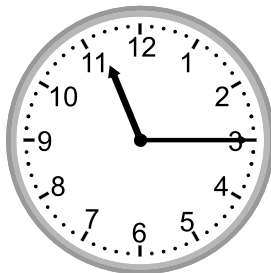

Telling time - 5 minute intervals (draw the clock)

Grade 2 Time Worksheet

Draw the time shown on each clock.

1.

2:55

2.

2:50

3.

5.

10:20

6.

5:35

7.

2:05

8.

11:15