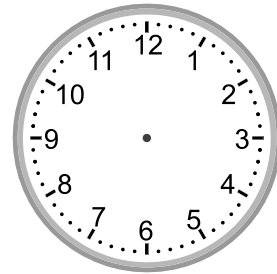

## Telling time - 5 minute intervals (draw the clock)

---

### Grade 3 Time Worksheet

Draw the time shown on each clock.

1.

2:05

2.

9:20

3.

4:00

4.

3:25

5.

11:00

6.

3:55

7.

8:00