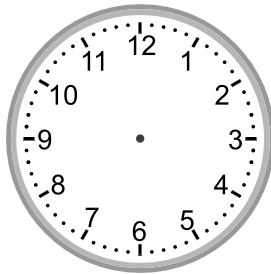

## Telling time - 5 minute intervals (draw the clock)

---

### Grade 3 Time Worksheet

Draw the time shown on each clock.

1.

2:05

2.

9:20

3.

4:00

4.

3:25

5.

11:00

6.

3:55

7.

8:00