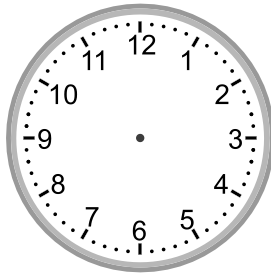

## Telling time - 5 minute intervals (draw the clock)

---

### Grade 3 Time Worksheet

Draw the time shown on each clock.

1.

2:05

2.

9:20

3.

4:00

4.

3:25

5.

11:00

6.

3:55

7.

8:00