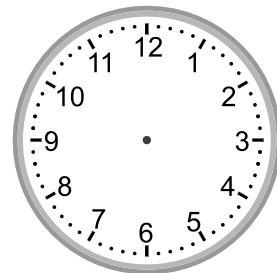

Telling time - 5 minute intervals (draw the clock)

Grade 3 Time Worksheet

Draw the time shown on each clock.

1.

2:05

2.

9:20

3.

4:00

4.

3:25

5.

11:00

6.

3:55

7.

8:00

8.

2:55

9.

2:50