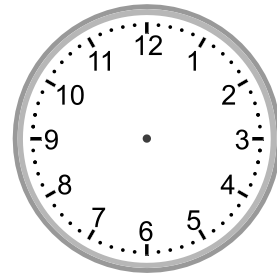

## Telling time - 5 minute intervals (draw the clock)

---

### Grade 3 Time Worksheet

Draw the time shown on each clock.

1.

2:05

2.

9:20

3.

4:00

4.

3:25

5.

11:00

6.

3:55

7.

8:00