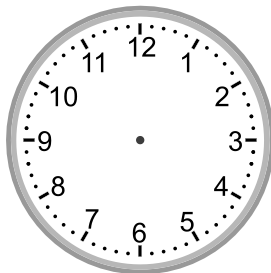

Telling time - 5 minute intervals (draw the clock)

Grade 3 Time Worksheet

Draw the time shown on each clock.

1.

2:05

2.

9:20

3.

4:00

4.

3:25

5.

11:00

6.

3:55

7.

8:00

8.

2:55

9.

2:50