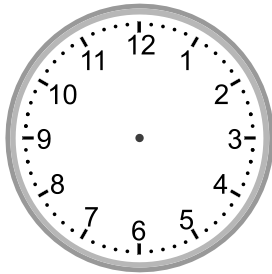

## Telling time - 5 minute intervals (draw the clock)

---

### Grade 3 Time Worksheet

Draw the time shown on each clock.

1.

2:05

2.

9:20

3.

4:00