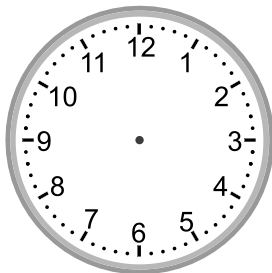

## Telling time - 5 minute intervals (draw the clock)

---

### Grade 3 Time Worksheet

Draw the time shown on each clock.

1.

2:05

2.

9:20

3.

4:00

4.

3:25

5.

11:00

6.

3:55

7.

8:00