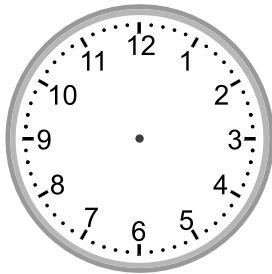

## Telling time - 5 minute intervals (draw the clock)

---

### Grade 3 Time Worksheet

Draw the time shown on each clock.

1.

2:05

2.

9:20

3.

4:00

4.

3:25

5.

11:00

6.

3:55

7.

8:00