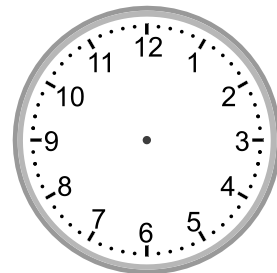

Telling time - 5 minute intervals (draw the clock)

Grade 3 Time Worksheet

Draw the time shown on each clock.

1.

4:40

2.

5:50

3.

10:50

4.

6:30

5.

7:35

6.

4:05

7.

7:55

8.

10:20

9.

2:45