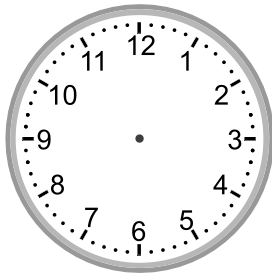

# Telling time - 5 minute intervals (draw the clock)

## Grade 3 Time Worksheet

Draw the time shown on each clock.

1.

4:40

2.

5:50

3.

10:50

4.

6:30

5.

7:35

6.

4:05

7.

7:55