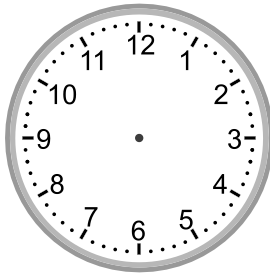

# Telling time - 5 minute intervals (draw the clock)

## Grade 3 Time Worksheet

Draw the time shown on each clock.

1.

4:40

2.

5:50

3.

10:50

4.

6:30

5.

7:35

6.

4:05

7.

7:55