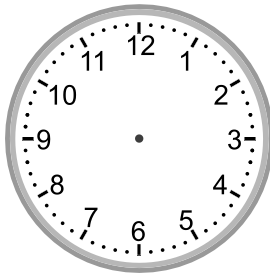

# Telling time - 5 minute intervals (draw the clock)

## Grade 3 Time Worksheet

Draw the time shown on each clock.

1.

4:40

2.

5:50

3.

10:50

4.

6:30

5.

7:35

6.

4:05

7.

7:55