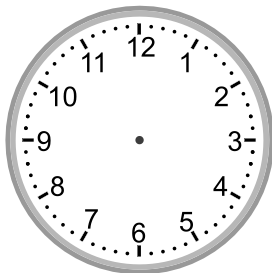

# Telling time - 5 minute intervals (draw the clock)

## Grade 3 Time Worksheet

Draw the time shown on each clock.

1.

4:40

2.

5:50

3.

10:50

4.

6:30

5.

7:35

6.

4:05

7.

7:55