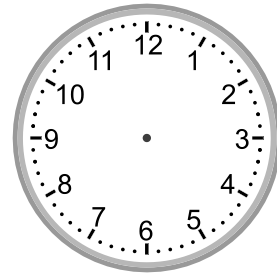

# Telling time - 5 minute intervals (draw the clock)

## Grade 3 Time Worksheet

Draw the time shown on each clock.

1.

4:40

2.

5:50

3.

10:50

4.

6:30

5.

7:35

6.

4:05

7.

7:55