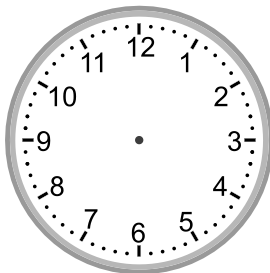

Telling time - 5 minute intervals (draw the clock)

Grade 3 Time Worksheet

Draw the time shown on each clock.

1.

4:40

2.

5:50

3.

10:50

4.

6:30

5.

7:35

6.

4:05

7.

7:55

8.

10:20

9.

2:45