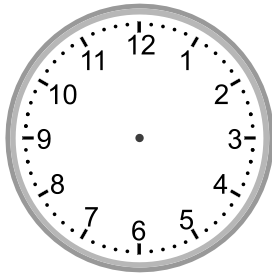

# Telling time - 5 minute intervals (draw the clock)

## Grade 3 Time Worksheet

Draw the time shown on each clock.

1.

4:40

2.

5:50

3.

10:50