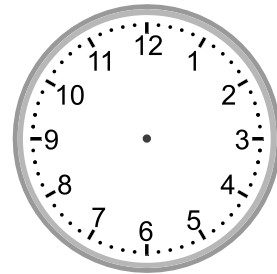

# Telling time - 5 minute intervals (draw the clock)

## Grade 3 Time Worksheet

Draw the time shown on each clock.

1.

4:40

2.

5:50

3.

10:50

4.

6:30

5.

7:35

6.

4:05

7.

7:55