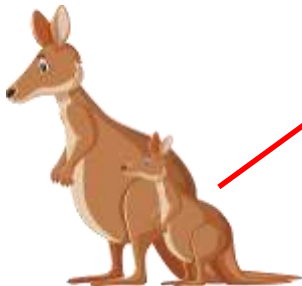

Animal life cycles

Grade 2 Science Worksheet

Match the pictures with the descriptions of each stage of the kangaroo's life.

Mammals always look like smaller versions of their parents.

While in the pouch, it latches onto its mother and safely grows for the next 7 to 9 months.

Kangaroos are two years old when they become adults.

It begins to come out of the pouch and will use its long tail to help balance.

The new-born is blind, hairless and so small.

Answers

While in the pouch, it latches onto its mother's teat and safely grow for the next 7 to 9 months.

Kangaroos are two years old when they become adults.

It begins to come out of the pouch and will use its long tail to help balance.

The new-born is blind, hairless and small.