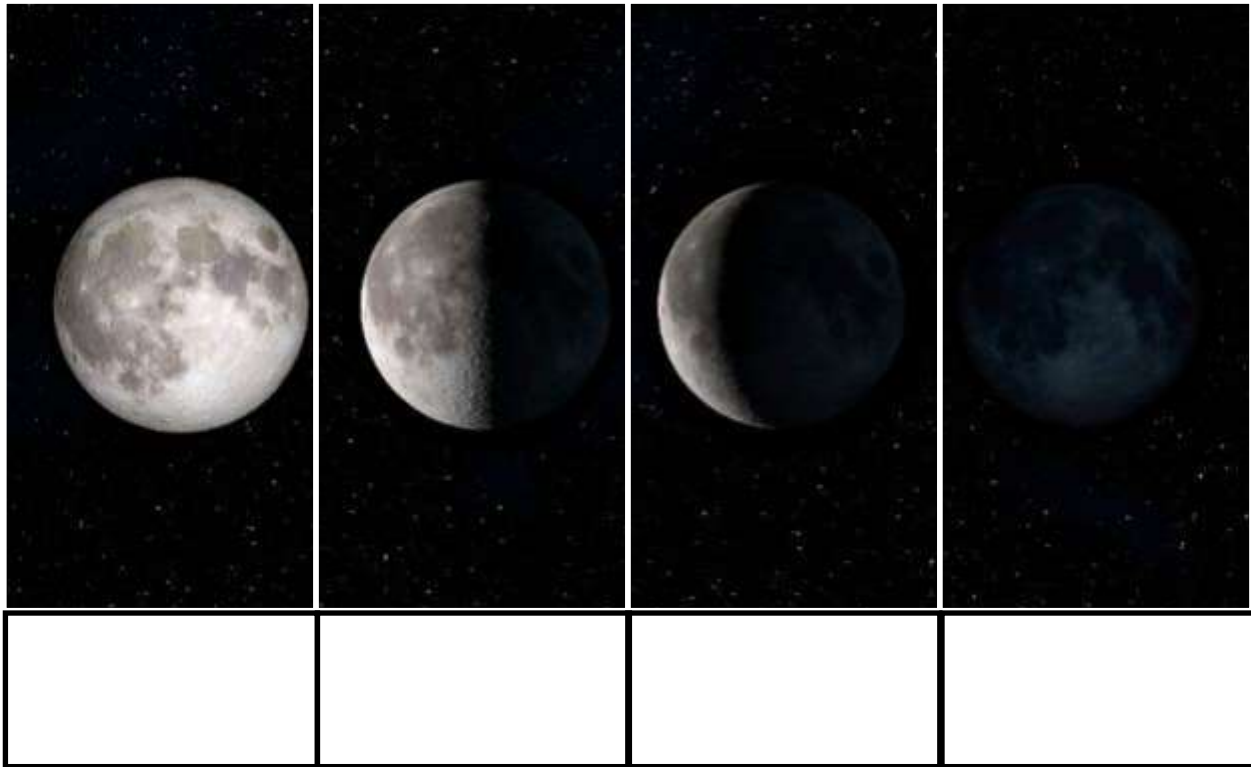

Phases of the moon

Grade 2 Science Worksheet

Write the name of each phase of the moon.

new moon

full moon

crescent moon

quarter moon

Which moon phase do you think is the brightest? Why?

Answers

new moon full moon
crescent moon quarter moon