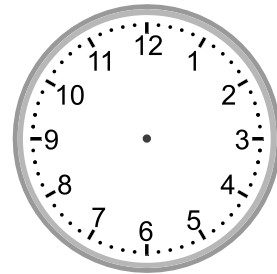

## Telling time - 1 minute intervals (draw the clock)

---

### Grade 3 Time Worksheet

Draw the time shown on each clock.

1.

8:58

2.

2:32

3.

3:02

4.

2:50

5.

1:30

6.

12:50

7.

9:13