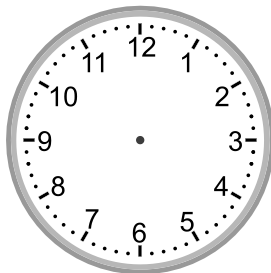

Telling time - 1 minute intervals (draw the clock)

Grade 3 Time Worksheet

Draw the time shown on each clock.

1.

8:58

2.

2:32

3.

3:02

4.

2:50

5.

1:30

6.

12:50

7.

9:13

8.

12:27

9.

7:28