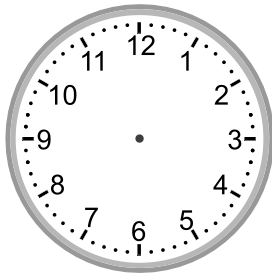

## Telling time - 1 minute intervals (draw the clock)

---

### Grade 3 Time Worksheet

Draw the time shown on each clock.

1.

8:58

2.

2:32

3.

3:02

4.

2:50

5.

1:30

6.

12:50

7.

9:13