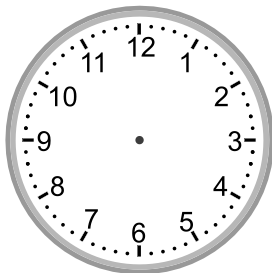

## Telling time - 1 minute intervals (draw the clock)

---

### Grade 3 Time Worksheet

Draw the time shown on each clock.

1.

8:58

2.

2:32

3.

3:02

4.

2:50

5.

1:30

6.

12:50

7.

9:13