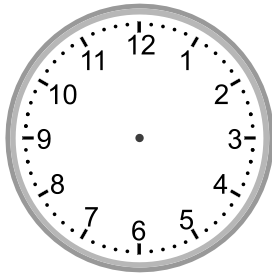

## Telling time - 1 minute intervals (draw the clock)

---

### Grade 3 Time Worksheet

Draw the time shown on each clock.

1.

8:58

2.

2:32

3.

3:02