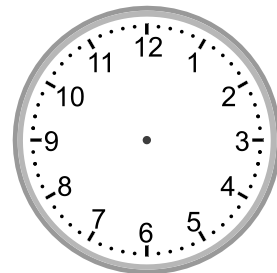

Telling time - 1 minute intervals (draw the clock)

Grade 3 Time Worksheet

Draw the time shown on each clock.

1.

8:58

2.

2:32

3.

3:02

4.

2:50

5.

1:30

6.

12:50

7.

9:13

8.

12:27

9.

7:28