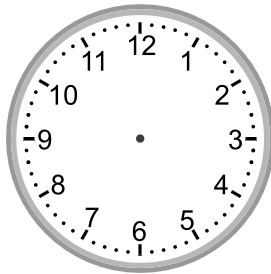

## Telling time - 1 minute intervals (draw the clock)

---

### Grade 3 Time Worksheet

Draw the time shown on each clock.

1.

8:58

2.

2:32

3.

3:02

4.

2:50

5.

1:30

6.

12:50

7.

9:13