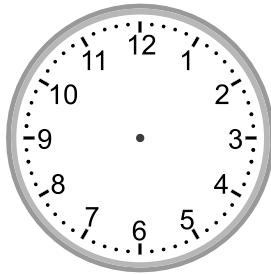

## Telling time - 1 minute intervals (draw the clock)

---

### Grade 3 Time Worksheet

Draw the time shown on each clock.

1.

8:58

2.

2:32

3.

3:02

4.

2:50

5.

1:30

6.

12:50

7.

9:13