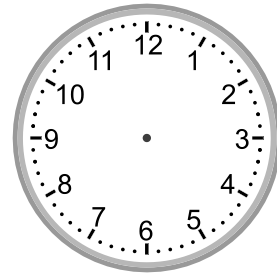

## Telling time - 1 minute intervals (draw the clock)

---

### Grade 3 Time Worksheet

Draw the time shown on each clock.

1.

8:58

2.

2:32

3.

3:02

4.

2:50

5.

1:30

6.

12:50

7.

9:13