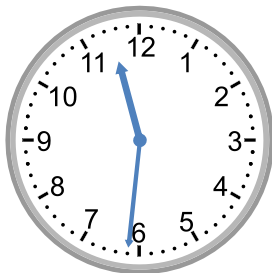

Telling time - 1 minute intervals (draw the clock)

Grade 3 Time Worksheet

Draw the time shown on each clock.

1.

5:46

2.

3:12

3.

5.

3:18

6.

11:32

7.

11:31

8.

11:45