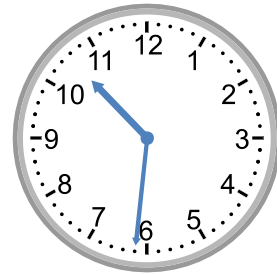

Telling time - 1 minute intervals (draw the clock)

Grade 3 Time Worksheet

Draw the time shown on each clock.

1.

5:46

2.

3:12

3.

1.

5:46

2.

3:12

3.

10:31

4.

2:32

5.

3:18

6.

11:32

7.

11:31

8.

11:45