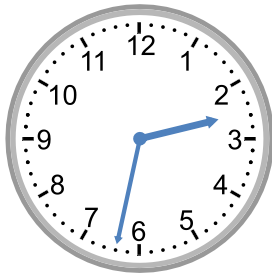

Telling time - 1 minute intervals (draw the clock)

Grade 3 Time Worksheet

Draw the time shown on each clock.

1.

5:46

2.

3:12

3.

1.

5:46

2.

3:12

3.

10:31

4.

2:32

5.

3:18

6.

11:32

7.

11:31

8.

11:45