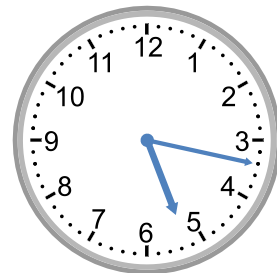

Telling time - 1 minute intervals (draw the clock)

Grade 3 Time Worksheet

Draw the time shown on each clock.

1.

5:46

2.

3:12

3.

10:31

4.

2:32

5.

3:18

6.

11:32

7.

11:31

8.

11:45

9.

5:17