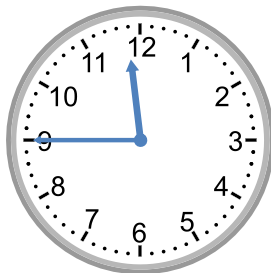

Telling time - 1 minute intervals (draw the clock)

Grade 3 Time Worksheet

Draw the time shown on each clock.

1.

5:46

2.

3:12

3.

5.

3:18

6.

11:32

7.

11:31

8.

11:45