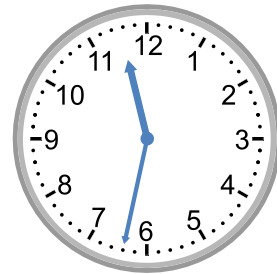

Telling time - 1 minute intervals (draw the clock)

Grade 3 Time Worksheet

Draw the time shown on each clock.

1.

5:46

2.

3:12

3.

1.

5:46

2.

3:12

3.

10:31

4.

2:32

5.

3:18

6.

11:32

7.

11:31

8.

11:45