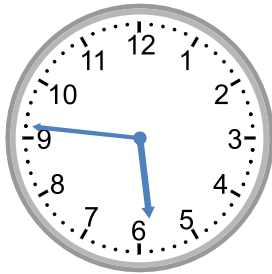

Telling time - 1 minute intervals (draw the clock)

Grade 3 Time Worksheet

Draw the time shown on each clock.

1.

5:46

2.

3:12

3.

10:31

4.

2:32

5.

3:18

6.

11:32

7.

11:31

8.

11:45

9.

5:17

Telling time - 1 minute intervals (draw the clock)

Grade 3 Time Worksheet

Draw the time shown on each clock.

1.

5:46

2.

3:12

3.

10:31

4.

2:32