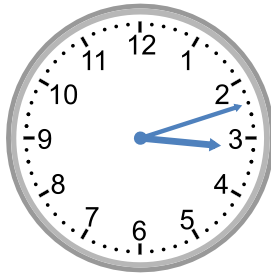

Telling time - 1 minute intervals (draw the clock)

Grade 3 Time Worksheet

Draw the time shown on each clock.

1.

5:46

2.

3:12

3.

10:31

4.

2:32

5.

3:18

6.

11:32

7.

11:31

8.

11:45

9.

5:17