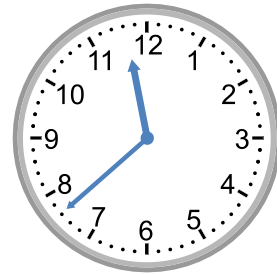

Telling time - 1 minute intervals (draw the clock)

Grade 3 Time Worksheet

Draw the time shown on each clock.

Telling time - 1 minute intervals (draw the clock)

Grade 3 Time Worksheet

Draw the time shown on each clock.

1.

1:37

2.

12:49

3.

11:38

4.

10:23