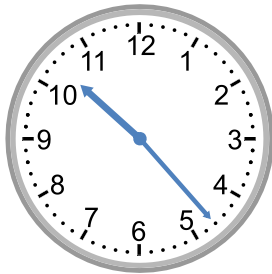

Telling time - 1 minute intervals (draw the clock)

Grade 3 Time Worksheet

Draw the time shown on each clock.

Telling time - 1 minute intervals (draw the clock)

Grade 3 Time Worksheet

Draw the time shown on each clock.

1.

1:37

2.

12:49

3.

11:38

4.

10:23