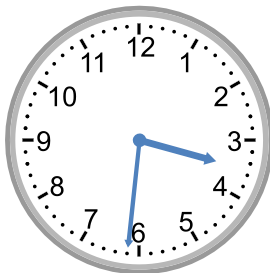

Telling time - 1 minute intervals (draw the clock)

Grade 3 Time Worksheet

Draw the time shown on each clock.

Telling time - 1 minute intervals (draw the clock)

Grade 3 Time Worksheet

Draw the time shown on each clock.

5.

3:09

6.

12:29

7.

8:16

8.

3:31