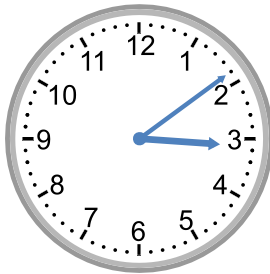

Telling time - 1 minute intervals (draw the clock)

Grade 3 Time Worksheet

Draw the time shown on each clock.

1.

1:37

2.

12:49

3.

11:38

4.

10:23

5.

3:09

6.

12:29

7.

8:16

8.

3:31

9.

3:52