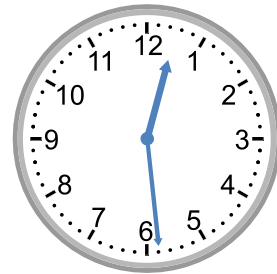

Telling time - 1 minute intervals (draw the clock)

Grade 3 Time Worksheet

Draw the time shown on each clock.

Telling time - 1 minute intervals (draw the clock)

Grade 3 Time Worksheet

Draw the time shown on each clock.

1.

1:37

2.

12:49

3.

11:38

4.

10:23

5.

3:09

6.

12:29

7.

8:16

8.

3:31