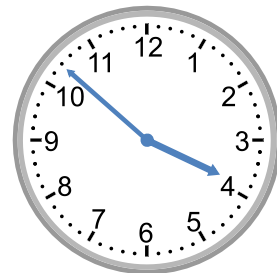

Telling time - 1 minute intervals (draw the clock)

Grade 3 Time Worksheet

Draw the time shown on each clock.

1.

1:37

2.

12:49

3.

11:38

4.

10:23

5.

3:09

6.

12:29

7.

8:16

8.

3:31

9.

3:52