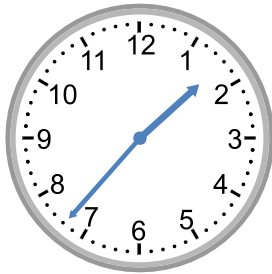

Telling time - 1 minute intervals (draw the clock)

Grade 3 Time Worksheet

Draw the time shown on each clock.

Telling time - 1 minute intervals (draw the clock)

Grade 3 Time Worksheet

Draw the time shown on each clock.

1.

1:37

2.

12:49

3.

11:38

4.

10:23