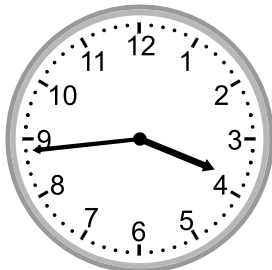

Telling time - 1 minute intervals

Grade 3 Time Worksheet

Write the time below each clock.

1.

12:09

2.

9:31

3.

5:42

4.

6:00

5.

8:54

6.

9:28

7.

3:44

8.

7:13

9.

7:59