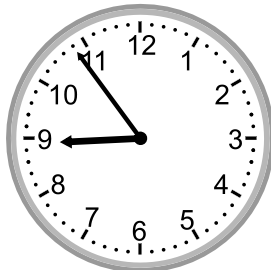

Telling time - 1 minute intervals

Grade 3 Time Worksheet

Write the time below each clock.

1.

2.

3.

4.

5.

12:09

2.

9:31

3.

5:42

4.

6:00

5.