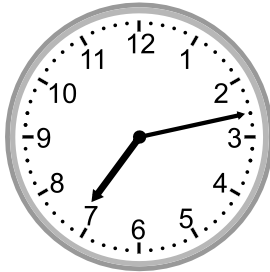

Telling time - 1 minute intervals

Grade 3 Time Worksheet

Write the time below each clock.

1.

2.

3.

4.

5.

6.

7.

8.

9.

Telling time - 1 minute intervals

Grade 3 Time Worksheet

Write the time below each clock.

1.