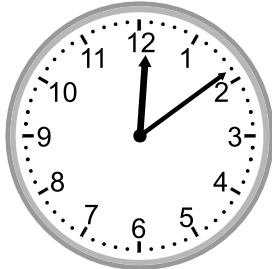

Telling time - 1 minute intervals

Grade 3 Time Worksheet

Write the time below each clock.

1.

2.

3.

4.

5.

6.

7.

8.

9.

Telling time - 1 minute intervals

Grade 3 Time Worksheet

Write the time below each clock.

1.