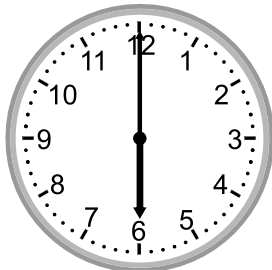

Telling time - 1 minute intervals

Grade 3 Time Worksheet

Write the time below each clock.

1.

2.

3.

4.

5.

12:09

2.

9:31

3.

5:42

4.

6:00

5.