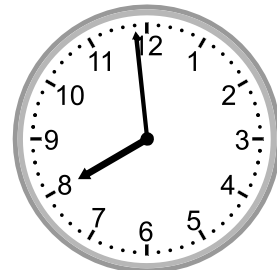

Telling time - 1 minute intervals

Grade 3 Time Worksheet

Write the time below each clock.

1.

2.

3.

4.

5.

8:54

6.

9:28

7.

3:44

8.

7:13

9.