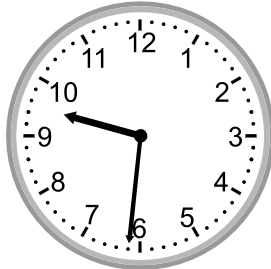

Telling time - 1 minute intervals

Grade 3 Time Worksheet

Write the time below each clock.

1.

12:09

2.

9:31

3.

5:42

4.

6:00

5.

8:54

6.

9:28

7.

3:44

8.

7:13

9.

7:59