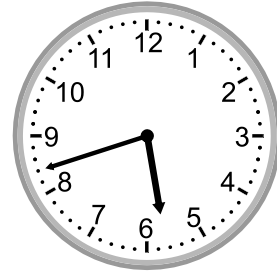

Telling time - 1 minute intervals

Grade 3 Time Worksheet

Write the time below each clock.

1.

2.

3.

4.

5.

6.

7.

8.

9.

Telling time - 1 minute intervals

Grade 3 Time Worksheet

Write the time below each clock.

1.