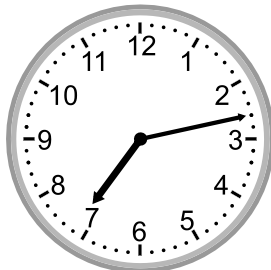

Telling time - 1 minute intervals

Grade 3 Time Worksheet

Write the time below each clock.

1.

2.

3.

4.

5.

6.

7.

8.

9.

Telling time - 1 minute intervals

Grade 3 Time Worksheet

Write the time below each clock.

1.

8:54

6.

9:28

7.

3:44

8.

7:13

9.