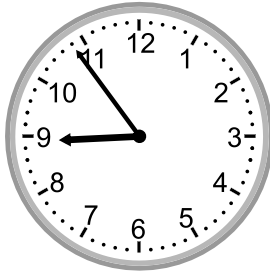

Telling time - 1 minute intervals

Grade 3 Time Worksheet

Write the time below each clock.

1.

2.

3.

4.

5.