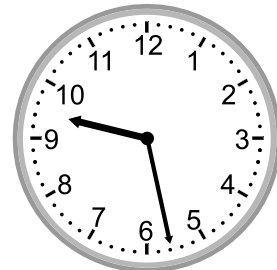

Telling time - 1 minute intervals

Grade 3 Time Worksheet

Write the time below each clock.

1.

12:09

2.

9:31

3.

5:42

4.

6:00

5.

8:54

6.

9:28

7.

3:44

8.

7:13

9.

7:59