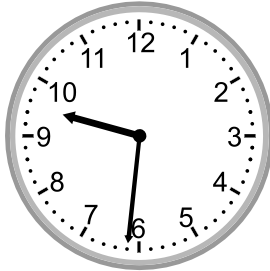

Telling time - 1 minute intervals

Grade 3 Time Worksheet

Write the time below each clock.

1.

2.

3.

4.

5.

6.

7.

8.

9.

Telling time - 1 minute intervals

Grade 3 Time Worksheet

Write the time below each clock.

1.