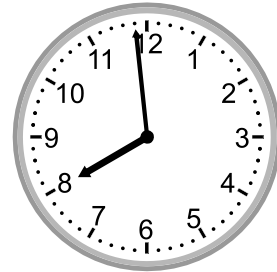

Telling time - 1 minute intervals

Grade 3 Time Worksheet

Write the time below each clock.

1.

2.

3.

4.

5.

6.

7.

8.

9.

Telling time - 1 minute intervals

Grade 3 Time Worksheet

Write the time below each clock.

1.