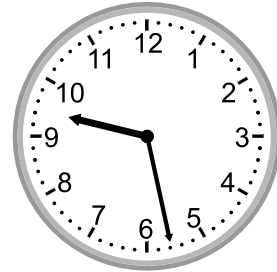

Telling time - 1 minute intervals

Grade 3 Time Worksheet

Write the time below each clock.

1.

2.

3.

4.

5.

6.

7.

8.

9.

Telling time - 1 minute intervals

Grade 3 Time Worksheet

Write the time below each clock.

1.