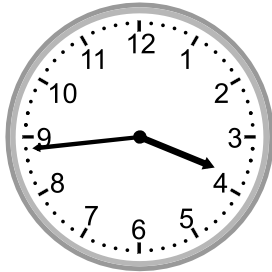

Telling time - 1 minute intervals

Grade 3 Time Worksheet

Write the time below each clock.

1.

2.

3.

4.

5.

6.

7.

8.

9.

Telling time - 1 minute intervals

Grade 3 Time Worksheet

Write the time below each clock.

1.