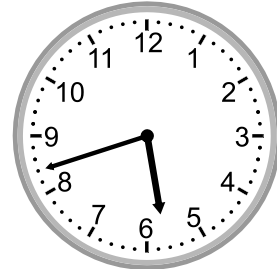

Telling time - 1 minute intervals

Grade 3 Time Worksheet

Write the time below each clock.

1.

12:09

2.

9:31

3.

5:42

4.

6:00

5.

8:54

6.

9:28

7.

3:44

8.

7:13

9.

7:59