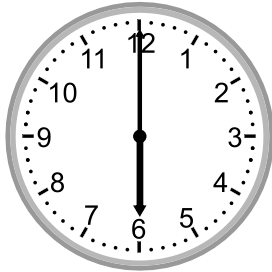

Telling time - 1 minute intervals

Grade 3 Time Worksheet

Write the time below each clock.

1.

2.

3.

4.

5.