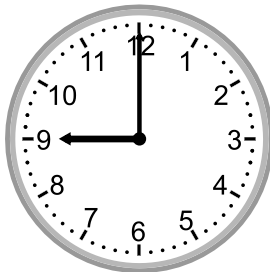

Telling time - 1 minute intervals

Grade 3 Time Worksheet

Write the time below each clock.

1.

3:09

2.

10:16

3.

6:52

4.

4:09

5.

7:35

6.

4:52

7.

9:31

8.

9:00

9.

8:31