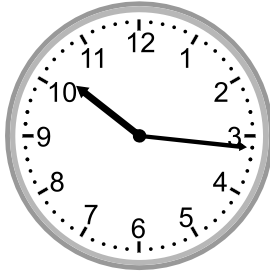

## Grade 3 Time Worksheet

Write the time below each clock.

1.

2.

3.

4.

5.

6.

## Grade 3 Time Worksheet

Write the time below each clock.

1.

3:09

2.

10:16

3.

6:52