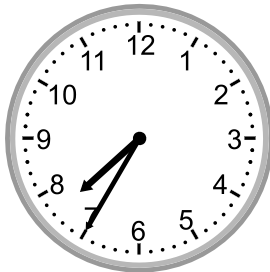

Telling time - 1 minute intervals

Grade 3 Time Worksheet

Write the time below each clock.

1.

3:09

2.

10:16

3.

6:52

4.

4:09

5.

7:35

6.

4:52

7.

9:31

8.

9:00

9.

8:31