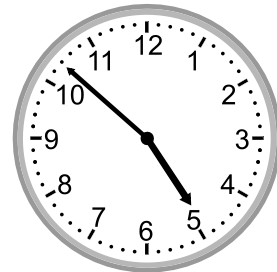

## Grade 3 Time Worksheet

Write the time below each clock.

1.

2.

3.

4.

5.

6.

4.

4:09

5.

7:35

6.

4:52

7.

9:31