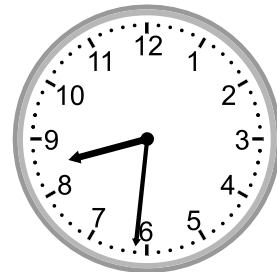

Telling time - 1 minute intervals

Grade 3 Time Worksheet

Write the time below each clock.

1.

3:09

2.

10:16

3.

6:52

4.

4:09

5.

7:35

6.

4:52

7.

9:31

8.

9:00

9.

8:31