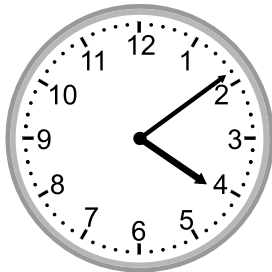

Telling time - 1 minute intervals

Grade 3 Time Worksheet

Write the time below each clock.

1.

3:09

2.

10:16

3.

6:52

4.

4:09

5.

7:35

6.

4:52

7.

9:31

8.

9:00

9.

8:31