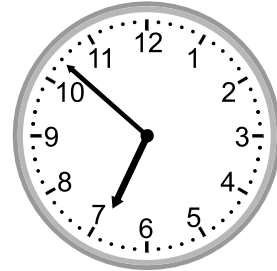

## Grade 3 Time Worksheet

Write the time below each clock.

1.

2.

3.

4.

5.

6.

## Grade 3 Time Worksheet

Write the time below each clock.

1.

3:09

2.

10:16

3.

6:52