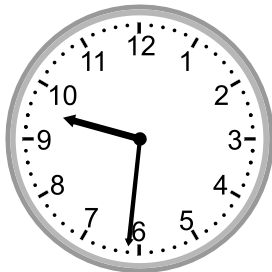

## Grade 3 Time Worksheet

Write the time below each clock.

1.

2.

3.

4.

5.

6.

4.

4:09

5.

7:35

6.

4:52

7.

9:31